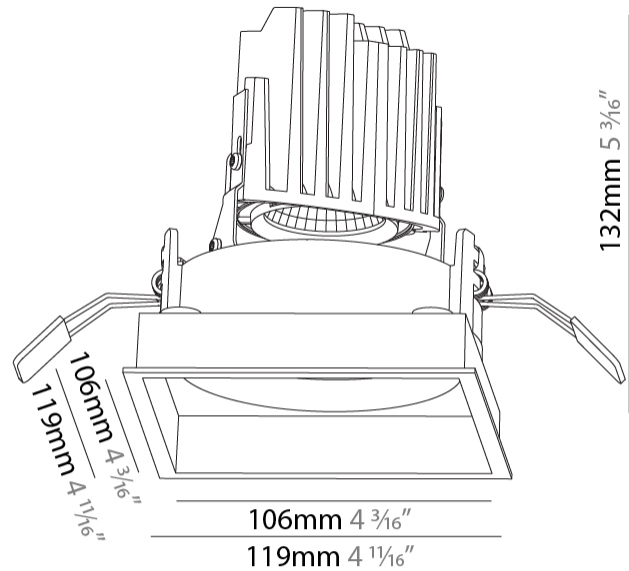

GENERAL

Series: Bioniq
Subseries: Bioniq Square Adjustable
Brand: Prolicht
Division: Architectural
Mounting Type: Recessed
Mounting Location: Ceiling
Subcategory: Downlight

PHYSICAL

Shape: Square
Length (mm): 119
Length (in): 4 11/16
Width (mm): 119
Width (in): 4 11/16
Depth (mm): 132
Depth (in): 5 3/16
Min. Recessing Depth (mm): 150
Min. Recessing Depth (in): 5 7/8
Light Distribution: Adjustable / Downlight
Weight (kg): 0.544
Weight (lbs): 1.2
Fixture Finish: SSR / BKV / CWI / CRY / HAB / UFT / ITA / RUA / FTG / MYG / LOD / PUS / FRO / FUP / KIA / POP / BLS / SPG / MEY / GOH / GUM / CHC / COM / ABZ / JAG / OBR / MOS / ROR
Fixture Material: Aluminum Die Cast
Cut-out Measurements: 114mm / 4 1/2" x 114mm / 4 1/2"

ELECTRICAL

Lamp Type: LED (Zhaga Standard)
Total Output Wattage (W): 15
Dimming: Dali Dimming
Driver Included: No
Driver Location: Recessed Housing
Driver Type: Constant Current - 120Vac
Housing: See components
Input Voltage (V): 120
Constant Current (MA): 350

LED

Number of LEDs: 1
Color Temperature (°K): Warm Dim
Max. Delivered Lumen (lm): 760
Nominal Lumen (lm): 1140
CRI: >90 CRI
Lamp Life (hrs): 50000

OPTICAL

Reflector°: 20 / 40 / 60
Adjustability: Rotational 355°; Tilt 30°

RATINGS AND CERTIFICATIONS

Certified By: Certified for North American Standards
IP rating: IP20